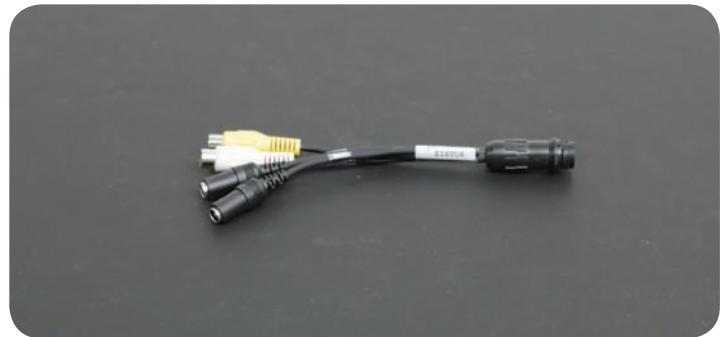

Camera Cables

Zistos® Camera Cables are ruggedly constructed, lightweight, waterproof cables used as system interconnection accessories.

Features:

- Compatible with all Zistos cameras and displays through VisionFlex®
- Waterproof/submersible
- Varying lengths
- Quick disconnect from WalkAbout®
- All cables supplied with Velcro straps for storage

SPECIFICATIONS

| Name | Product # | Connection | Benefits | Standard Lengths ² |
|-------------------------------------|------------------------|---|--|--|
| Camera Cable | VPC-XX ¹ | Camera Head → Display | Allows extended distance between camera head and display without a pole. | 10, 25, 50, 66, 100 ft (3,7.5,15,20,30 M) |
| Camera Cable (with metal connector) | VPCM-XX ¹ | Camera Head → Display | Allows extended distance between camera head and display without a pole. | 10, 25, 50, 66, 100 ft (3,7.5,15,20,30 M) |
| Camera Link | C-LINK-XX ¹ | WalkAbout™ → 2nd Display (except VDU) | Allows hard-wired connection between two WalkAbouts | 10, 25, 50, 66, 100 ft (3,7.5,15,20,30 M) |
| Camera Extension Cable | CEXT-XX ¹ | Camera Body → Display | Allows poles to be further (than the standard 10' coil cord) from display. | 10, 25, 50, 66, 100 ft (3,7.5,15,20,30 M) |
| Adapter Cable | DC-RCA | Zistos Pole → Customer Supplied Monitor | Converts from Zistos standard pole connector to DC jack (for power) and RCA jacks (for video/audio). Also includes 12V DC wall mount power supply. | 6 inches 15 cm |

1) XX represents the length in feet.

2) Consult factory for other lengths

CEXT/C-LINK/VPC/DC-RCA

Camera Cables

Accessories

1/1